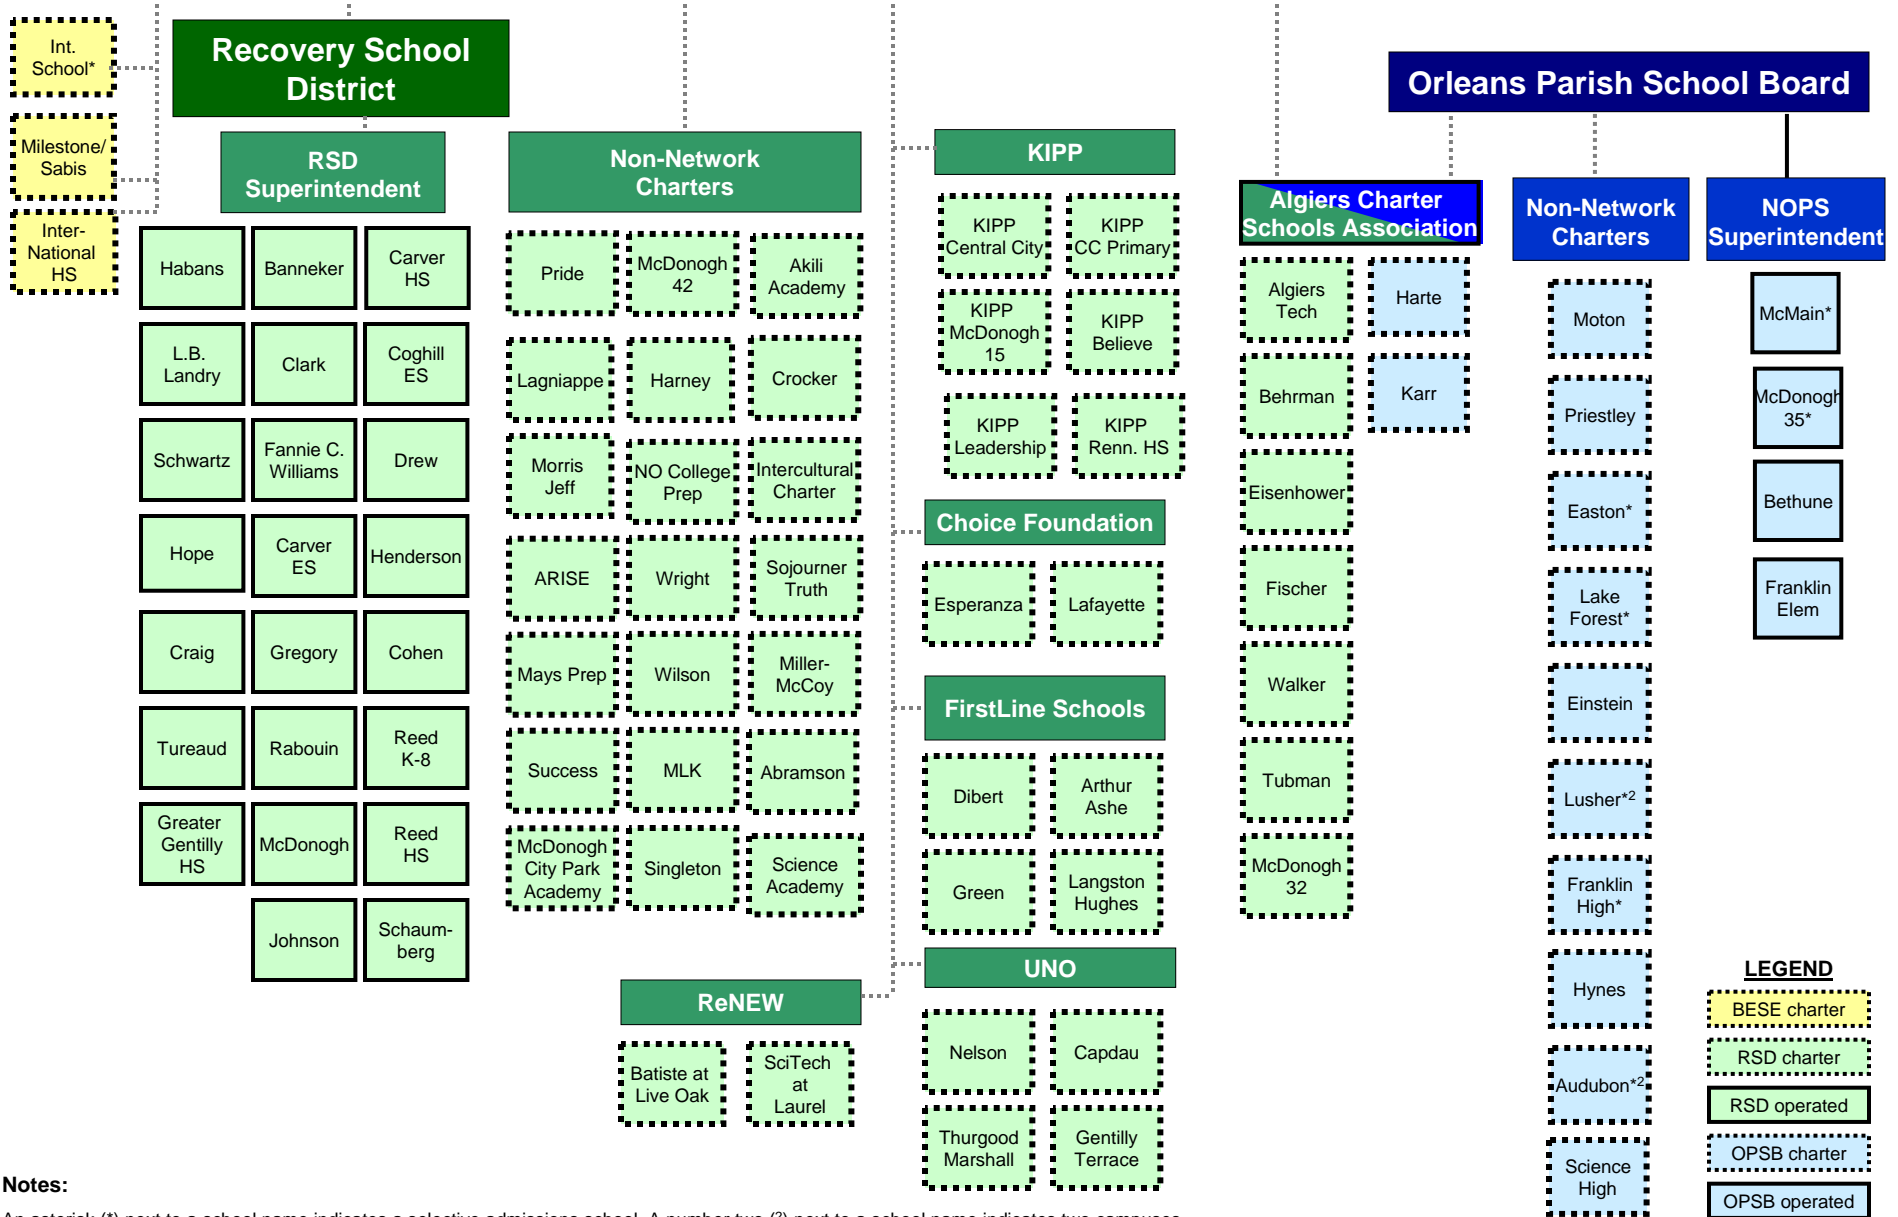

COWEN INSTITUTE
FOR PUBLIC EDUCATION INITIATIVES

PUBLIC EDUCATION IN NEW ORLEANS:

Updated September 2010

GOVERNANCE STRUCTURE

Board of Elementary and Secondary Education (BESE) & Louisiana Department of Education
 State Superintendent: Paul Pastorek

NOLA
 PUBLIC SCHOOLS
Recovery School District
 Superintendent: Paul Vallas
 23 schools

23 RSD-run schools

BESE Authorized Charters

46 Type 5 charters

3 Type 2 charters

Orleans Parish School Board
 Superintendent: Darryl Kilbert
 16 schools

4 OP SB-run schools

12 OP SB charters

Total: 88 schools

PUBLIC SCHOOLS

Louisiana Board of Elementary and Secondary Education (BESE)

Notes:

An asterisk (*) next to a school name indicates a selective admissions school. A number two (2) next to a school name indicates two campuses.