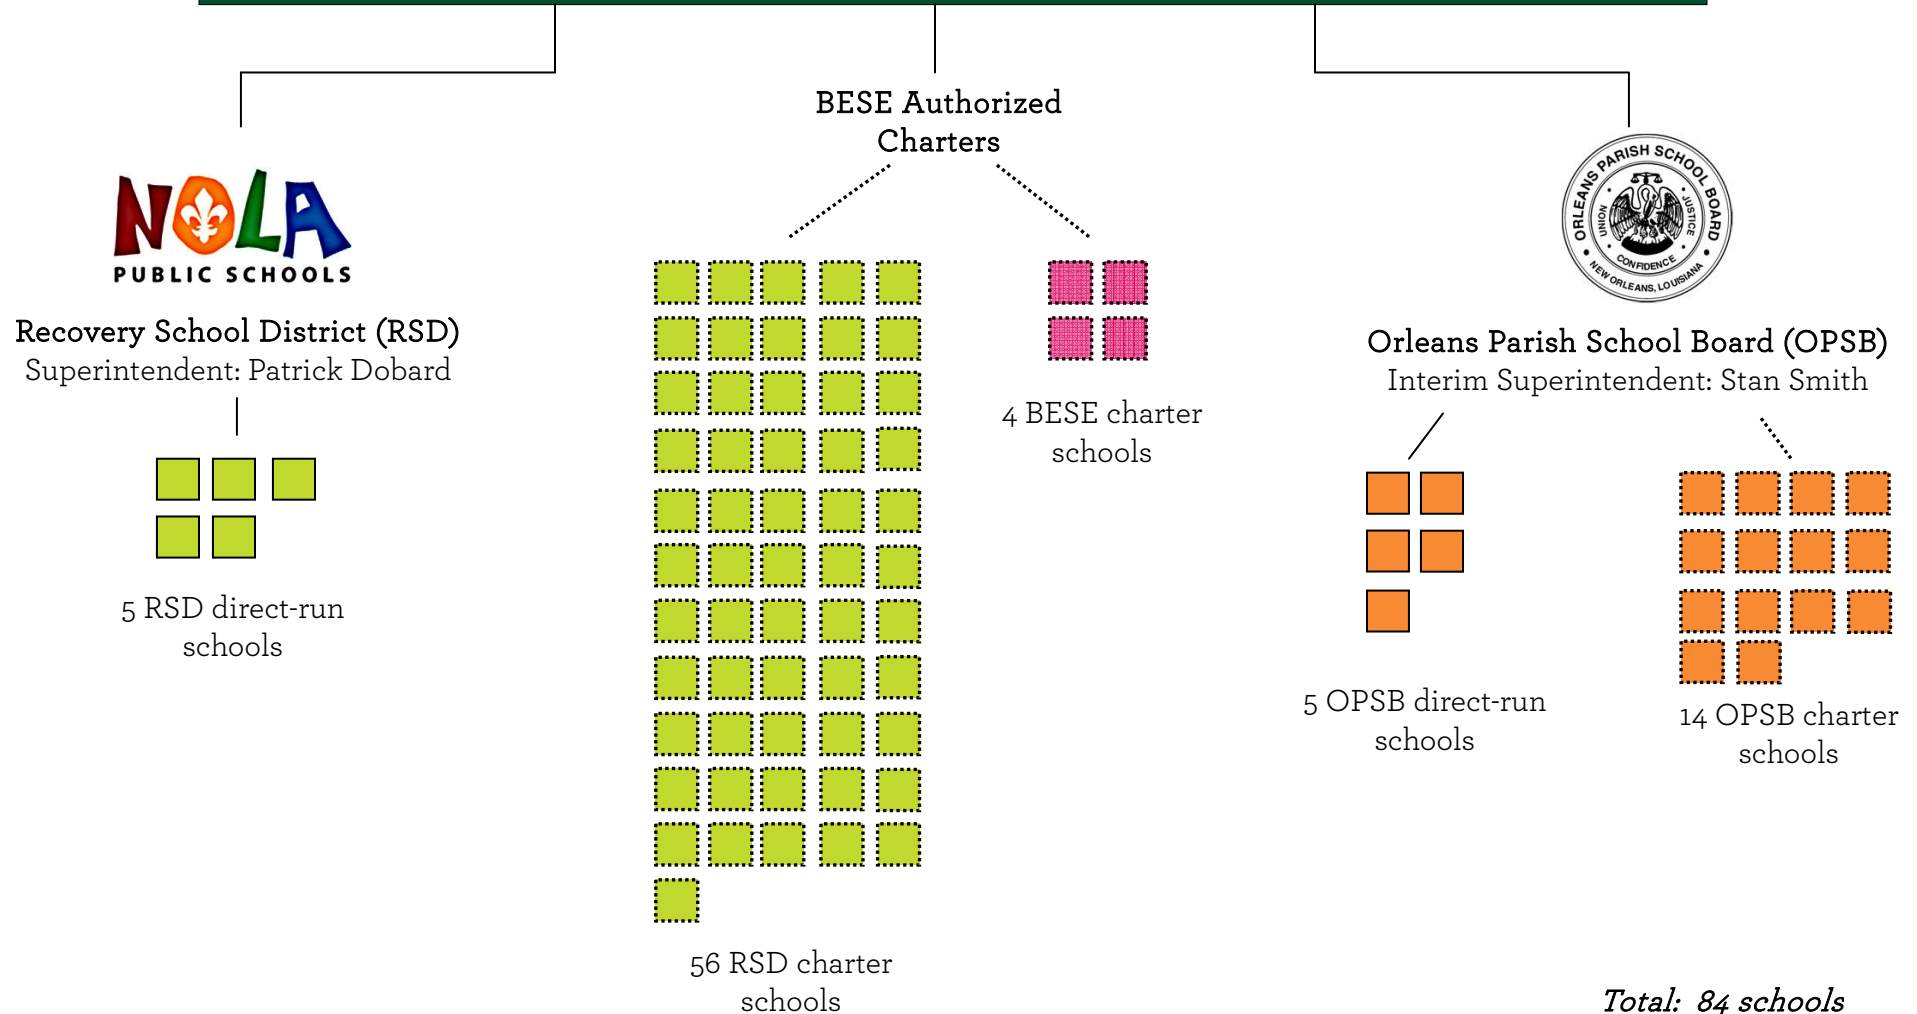

Governance Structure: 2013-2014 School Year

Louisiana Board of Elementary and Secondary Education (BESE) & Louisiana Department of Education
 State Superintendent: John White

Public Schools in New Orleans: 2013-2014 School Year