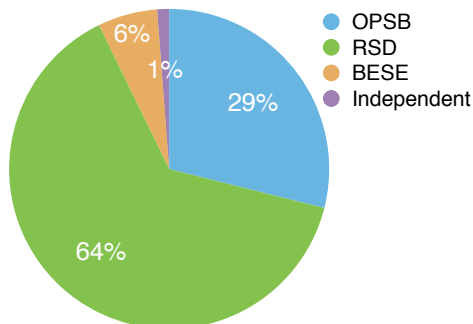

Note: The charts reflect the percentage of schools, not student enrollment.