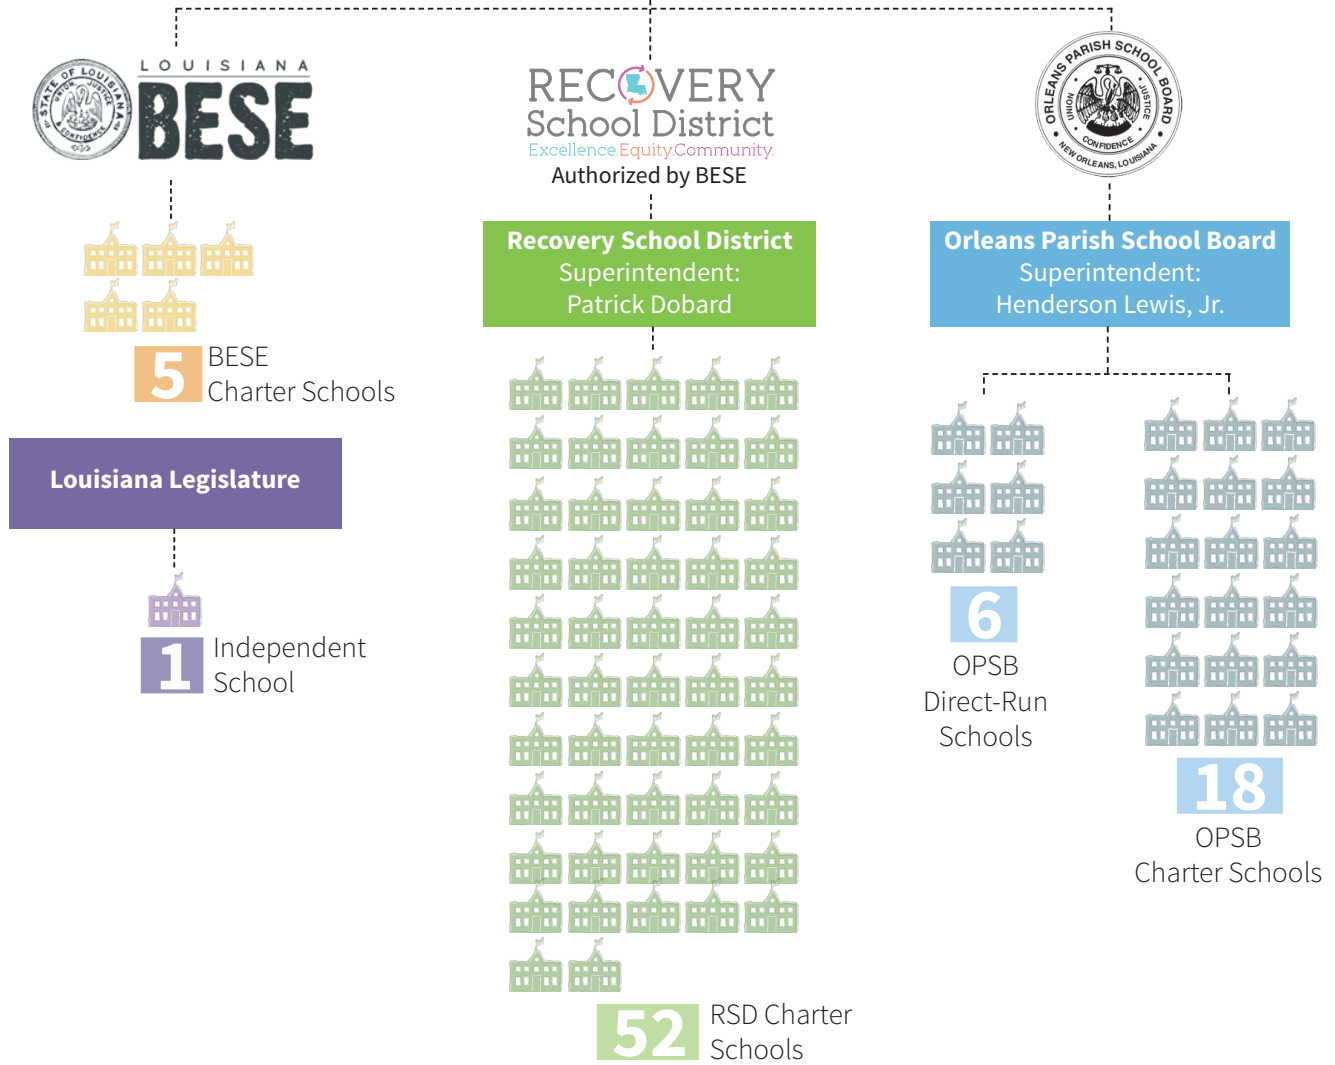

New Orleans Public School Governance Structure

2015-16 School Year

Louisiana Board of Elementary and Secondary Education (BESE) & Louisiana Department of Education
State Superintendent: John White

82 Public Schools

6 Direct-Run Schools • 75 Charter Schools • 1 Independent School